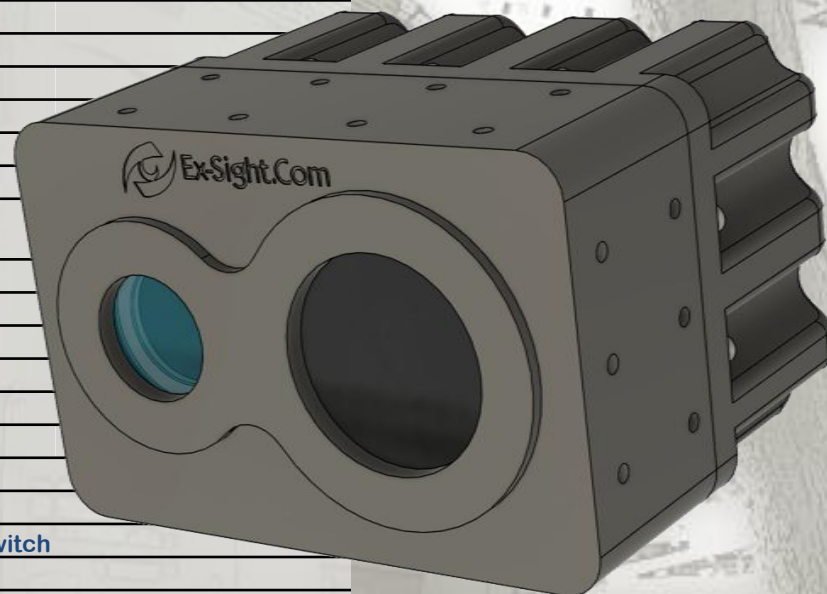

FUSION-F, Beyond Visibility

Powered by EX-SIGHT.COM

FUSION-F640-FHD-G

WWW.EX-SIGHT.COM

What is FUSION-F640-FHD-G?

FUSION-F640-FHD-G is a powerful DUAL SENSOR Ethernet vision system that lets you visualize surroundings in total darkness providing superior awareness and protecting you and your vehicle 24/7.

FUSION-F640-FHD-G features “Drive by Video” capability, allowing safe off-road driving, as well as identification and tracking of allies and adversaries.

Using the latest video footage technology, Thermal and Day vision sensors provide military quality solution.

HUMAN RECOGNITION RANGE

SD640 – 200m

Why FUSION-F640-FHD-G?

- Single Ethernet Interface for two sensors
- Two Analog Out CVBS interfaces
- Ethernet LWIR 640x512 ONVIF, Germanium Window
- Low Light Ethernet Day Sensor 1080x1920
- IP-67, Nitrogen Purged, Military Grade Product
- Black Hard Anodized CNC Aluminum Chassis
- Easy Sensor-To-Screen, Sensor-To-PC Installation
- Embedded SD card Audio and Video Recording
- Optional: Mil-Std-1275 Power Stabilizer

FUSION-F640-FHD-G. Beyond Visibility

EX-SIGHT.COM

FUSION-F640-FHD-G

Thermal Sensor	Thermal Imager	Uncooled LWIR
	Resolution (pixels)	640x512
	Thermal Lens	5.8 mm
	FOV	67°
	Pitch	12 µm
	Spectral Band	7.5 - 13.5 µm
	Frame Rate	Up to 50 FPS
	Sensitivity (NEdT)	<50 mK at f/1.0
	Front Window	Germanium
	Day Sensor	Day Sensor
Day Lens		,Synchronized with Thermal FOV
Front Window		SAPPHIRE 3mm
Interfaces	ANALOG Out Format	2 outputs x PAL (Day + LWIR)
	Ethernet	Single connection, Internal Embedded switch
	Connectors	D38999/24WC98PN
Power	VIDEO COMPRESSION	H.264 BP/MP/HP, H.265 MAIN PROFILE, MJPEG
	Input	12-48VDC
	Consumption	2A Peak Max, Nominal 0.5A
Housing	Material	Black Hard Anodized Aluminum, Stainless Steel N316 Screws
	Purging	Nitrogen Valve In, Sealed Output Screw
	Sealing	IP-67, Nitrogen Purged, "O" Rings
Physical	Dimensions (LWH, mm)	147x119x96 mm
	Weight	500gr
Environmental	Operating Temp	-20°C to +80°C