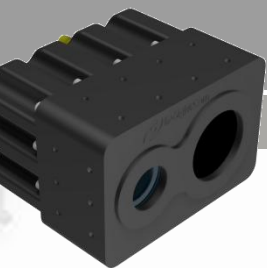

FUSION-F, Beyond Visibility

Powered by EX-SIGHT.COM

FUSION-F640-FHD-G

WWW.EX-SIGHT.COM

What is FUSION-F640-FHD-G?

FUSION-F640-FHD-G is a powerful DUAL SENSOR Ethernet vision system that lets you visualize surroundings in total darkness providing superior awareness and protecting you and your vehicle 24/7.

FUSION-F640-FHD-G features “Drive by Video” capability, allowing safe off-road driving, as well as identification and tracking of allies and adversaries.

Using the latest video footage technology, Thermal and Day vision sensors provide military quality solution.

HUMAN RECOGNITION RANGE

SD640 – 200m

Why FUSION-F640-FHD-G?

- Single Ethernet Interface for two sensors
- Two Analog Out CVBS interfaces
- Ethernet LWIR 640x512 ONVIF, Germanium Window
- Low Light Ethernet Day Sensor 1080x1920
- IP-67, Nitrogen Purged, Military Grade Product
- Black Hard Anodized CNC Aluminum Chassis
- Easy Sensor-To-Screen, Sensor-To-PC Installation
- Embedded SD card Audio and Video Recording
- Optional: Mil-Std-1275 Power Stabilizer

FUSION-F640-FHD-G. Beyond Visibility

EX-SIGHT.COM

FUSION-F640-FHD-G

Thermal Sensor	Thermal Imager	Uncooled LWIR
	Resolution (pixels)	640x512
	Thermal Lens	5.8 mm
	FOV	67°
	Pitch	12 µm
	Spectral Band	7.5 - 13.5 µm
	Frame Rate	Up to 50 FPS
	Sensitivity (NEdT)	<50 mK at f/1.0
	Front Window	Germanium
	Day Sensor	Day Sensor
Day Lens		,Synchronized with Thermal FOV
Front Window		SAPPHIRE 3mm
Interfaces	ANALOG Out Format	2 outputs x PAL (Day + LWIR)
	Ethernet	Single connection, Internal Embedded switch
	Connectors	D38999/24WC98PN
Power	VIDEO COMPRESSION	H.264 BP/MP/HP, H.265 MAIN PROFILE, MJPEG
	Input	12-48VDC
	Consumption	2A Peak Max, Nominal 0.5A
Housing	Material	Black Hard Anodized Aluminum, Stainless Steel N316 Screws
	Purging	Nitrogen Valve In, Sealed Output Screw
	Sealing	IP-67, Nitrogen Purged, "O" Rings
Physical	Dimensions (LWH, mm)	147x119x96 mm
	Weight	500gr
Environmental	Operating Temp	-20°C to +80°C