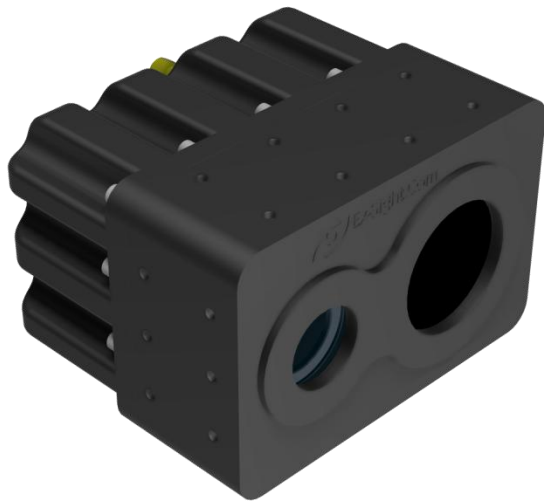

FUSION-F, Beyond Visibility

Powered by EX-SIGHT.COM

FUSION-F640-FHD-G

WWW.EX-SIGHT.COM

What is FUSION-F640-FHD-G?

FUSION-F640-FHD-G is a powerful DUAL SENSOR Ethernet vision system that lets you visualize surroundings in total darkness providing superior awareness and protecting you and your vehicle 24/7.

FUSION-F640-FHD-G features “Drive by Video” capability, allowing safe off-road driving, as well as identification and tracking of allies and adversaries.

Using the latest video footage technology, Thermal and Day vision sensors provide military quality solution.

HUMAN RECOGNITION RANGE

SD640 – 200m

Why FUSION-F640-FHD-G?

- Single Ethernet Interface for two sensors
- Two Analog Out CVBS interfaces
- Ethernet LWIR 640x512 ONVIF, Germanium Window
- Low Light Ethernet Day Sensor 1080x1920
- IP-67, Nitrogen Purged, Military Grade Product
- Black Hard Anodized CNC Aluminum Chassis
- Easy Sensor-To-Screen, Sensor-To-PC Installation
- Embedded SD card Audio and Video Recording
- Optional: Mil-Std-1275 Power Stabilizer

FUSION-F640-FHD-G. Beyond Visibility

EX-SIGHT.COM

FUSION-F640-FHD-G

Thermal Sensor	Thermal Imager	Uncooled LWIR
	Resolution (pixels)	640x512
	Thermal Lens	5.8 mm
	FOV	67°
	Pitch	12 µm
	Spectral Band	7.5 - 13.5 µm
	Frame Rate	Up to 50 FPS
	Sensitivity (NEdT)	<50 mK at f/1.0
	Front Window	Germanium
	Day Sensor	Day Sensor
Day Lens		,Synchronized with Thermal FOV
Front Window		SAPPHIRE 3mm
Interfaces	ANALOG Out Format	2 outputs x PAL (Day + LWIR)
	Ethernet	Single connection, Internal Embedded switch
	Connectors	D38999/24WC98PN
Power	VIDEO COMPRESSION	H.264 BP/MP/HP, H.265 MAIN PROFILE, MJPEG
	Input	12-48VDC
	Consumption	2A Peak Max, Nominal 0.5A
Housing	Material	Black Hard Anodized Aluminum, Stainless Steel N316 Screws
	Purging	Nitrogen Valve In, Sealed Output Screw
	Sealing	IP-67, Nitrogen Purged, "O" Rings
Physical	Dimensions (LWH, mm)	147x119x96 mm
	Weight	500gr
Environmental	Operating Temp	-20°C to +80°C