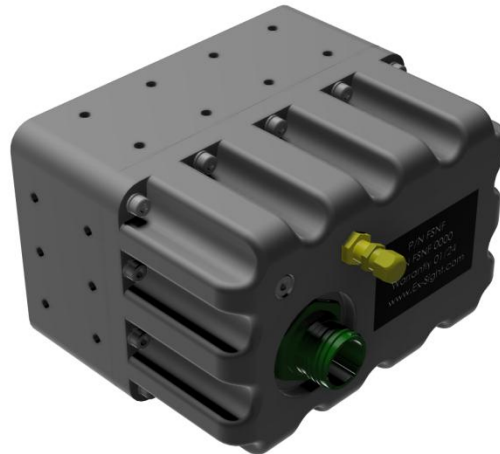

FUSION-F, Beyond Visibility

Powered by EX-SIGHT.COM

FUSION-F640-FHD-G

WWW.EX-SIGHT.COM

What is FUSION-F640-FHD-G?

FUSION-F640-FHD-G is a powerful DUAL SENSOR Ethernet vision system that lets you visualize surroundings in total darkness providing superior awareness and protecting you and your vehicle 24/7.

FUSION-F640-FHD-G features “Drive by Video” capability, allowing safe off-road driving, as well as identification and tracking of allies and adversaries.

Using the latest video footage technology, Thermal and Day vision sensors provide military quality solution.

HUMAN RECOGNITION RANGE

SD640 – 200m

Why FUSION-F640-FHD-G?

- Single Ethernet Interface for two sensors
- Two Analog Out CVBS interfaces
- Ethernet LWIR 640x512 ONVIF, Germanium Window
- Low Light Ethernet Day Sensor 1080x1920
- IP-67, Nitrogen Purged, Military Grade Product
- Black Hard Anodized CNC Aluminum Chassis
- Easy Sensor-To-Screen, Sensor-To-PC Installation
- Embedded SD card Audio and Video Recording
- Optional: Mil-Std-1275 Power Stabilizer

FUSION-F640-FHD-G. Beyond Visibility

EX-SIGHT.COM

FUSION-F640-FHD-G

Thermal Sensor	Thermal Imager	Uncooled LWIR
	Resolution (pixels)	640x512
	Thermal Lens	5.8 mm
	FOV	67°
	Pitch	12 µm
	Spectral Band	7.5 - 13.5 µm
	Frame Rate	Up to 50 FPS
	Sensitivity (NEdT)	<50 mK at f/1.0
	Front Window	Germanium
	Day Sensor	Day Sensor
Day Lens		,Synchronized with Thermal FOV
Front Window		SAPPHIRE 3mm
Interfaces	ANALOG Out Format	2 outputs x PAL (Day + LWIR)
	Ethernet	Single connection, Internal Embedded switch
	Connectors	D38999/24WC98PN
Power	VIDEO COMPRESSION	H.264 BP/MP/HP, H.265 MAIN PROFILE, MJPEG
	Input	12-48VDC
	Consumption	2A Peak Max, Nominal 0.5A
Housing	Material	Black Hard Anodized Aluminum, Stainless Steel N316 Screws
	Purging	Nitrogen Valve In, Sealed Output Screw
	Sealing	IP-67, Nitrogen Purged, "O" Rings
Physical	Dimensions (LWH, mm)	147x119x96 mm
	Weight	500gr
Environmental	Operating Temp	-20°C to +80°C